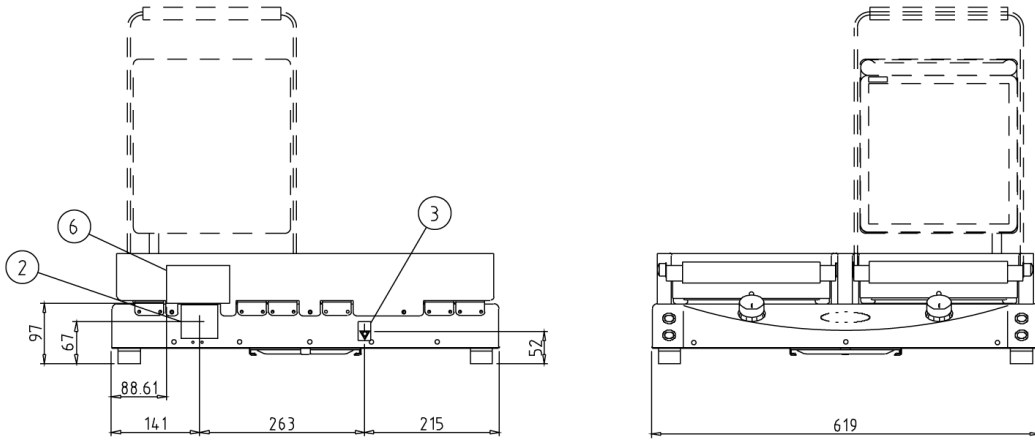

⊙ **XP020T**

XP020T

Frequency	50 / 60 Hz
Voltage	230 V~ 1N
Electrical power	2.0 kW
Plate Dimensions	N° 2 250x250 mm
Dimensions	619x176x458 mm
Weight	17 kg

SpidoCook™

SpidoCook™
