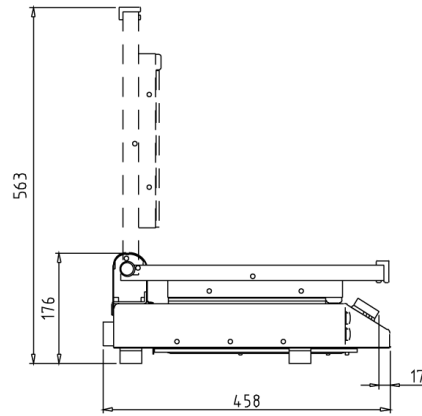

⊙ **XP020T**

XP020T

Frequency	50 / 60 Hz
Voltage	230 V~ 1N
Electrical power	2.0 kW
Plate Dimensions	N° 2 250x250 mm
Dimensions	619x176x458 mm
Weight	17 kg

SpidoCook™

SpidoCook™
