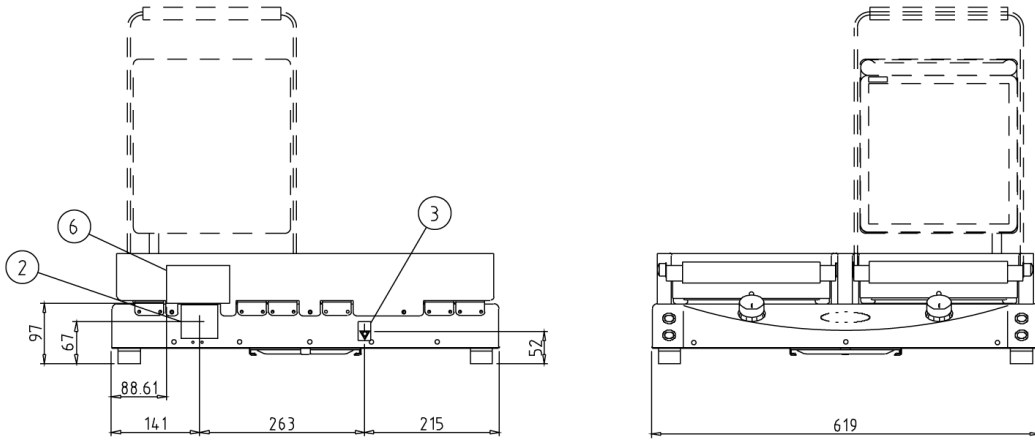

⊙ **XP020PR**

XP020PR

Frequency	50 / 60 Hz
Voltage	230 V~ 1N
Electrical power	3.0 kW
Plate Dimensions	N° 2 250x250 mm
Dimensions	619x176x458 mm
Weight	17 kg

SpidoCook™

SpidoCook™
