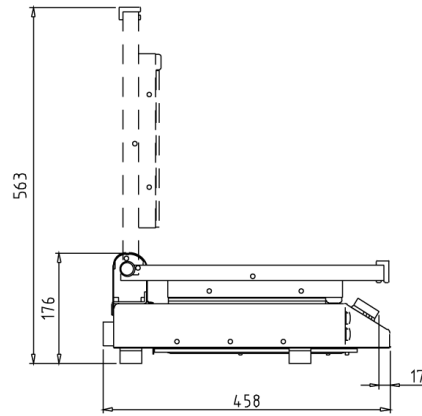

⊙ **XP020PR**

XP020PR

Frequency	50 / 60 Hz
Voltage	230 V~ 1N
Electrical power	3.0 kW
Plate Dimensions	N° 2 250x250 mm
Dimensions	619x176x458 mm
Weight	17 kg

SpidoCook™

SpidoCook™
