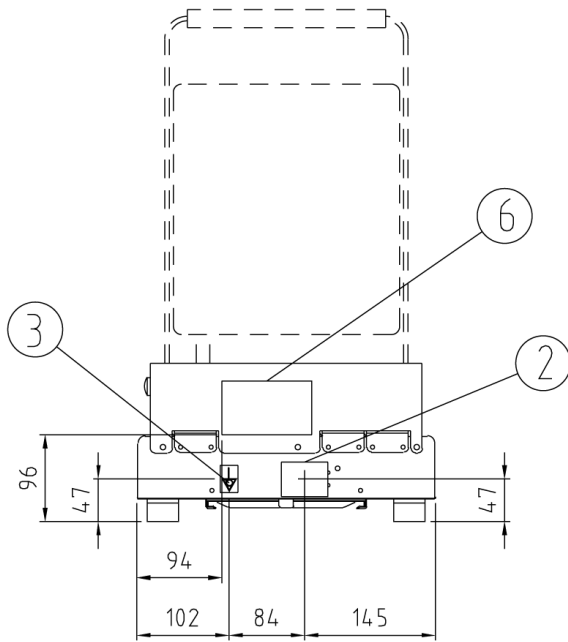

⊙ **XP010PT**

XP010PT

Frequency	50 / 60 Hz
Voltage	230 V~ 1N
Electrical power	1,5 kW
Plate Dimensions	N° 1 250x250 mm
Dimensions	331x176x458 mm
Weight	10 kg

SpidoCook™
