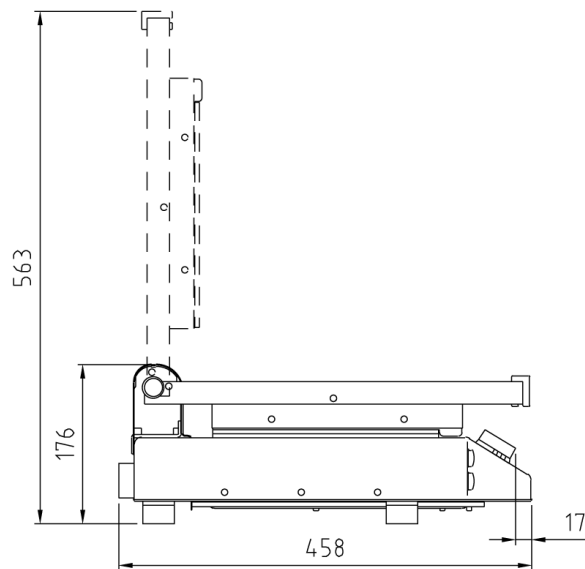

⊙ **XP010PT**

XP010PT

Frequency	50 / 60 Hz
Voltage	230 V~ 1N
Electrical power	1,5 kW
Plate Dimensions	N° 1 250x250 mm
Dimensions	331x176x458 mm
Weight	10 kg

SpidoCook™
